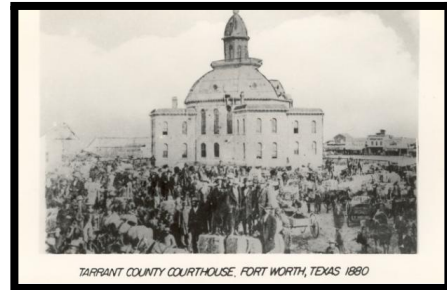

The Annual Meeting will be held on January 16, 2021 at 9 AM at the Fellowship of The Parks Church, 1901 Hall Johnson Rd. Grapevine 76051.

Our in-person attendees are limited to 20 people and will be first come seating. Masks and social distancing will be required. Those wanting to attend on Zoom should contact our **President Michael McGarry at (817)-805-1978 or mmexchange5843@gmail.com.**

The most significant thing this year is the loss of the County Sheriffs Department mowing and it is not known if they will continue mowing next year. Thank goodness for some volunteer mowing we are under budget. Also, the headstone straightening project has been delayed.

All said, the donations are down but expenses are also down. We know the expenses will significantly increase for 2021 and we are hoping for an increase in donations. Thank you all for being so generous in the past.